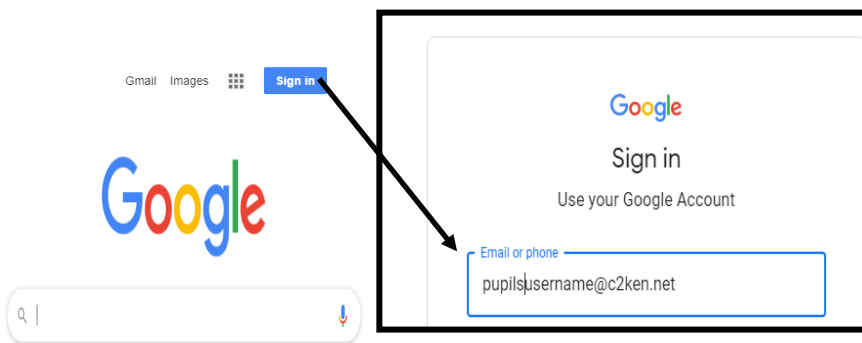

What is Google Classroom?

Google Classroom is a Virtual Learning Environment that allows Teachers to share lesson resources and links over the internet with their pupils. All pupils have access to this with their existing usernames and passwords that they use in school everyday.

To access this pupils can simply visit www.google.co.uk and click the sign in:

Sign in

Username example jbond478@c2ken.net
Password = Usual school password for ICT

Click Here