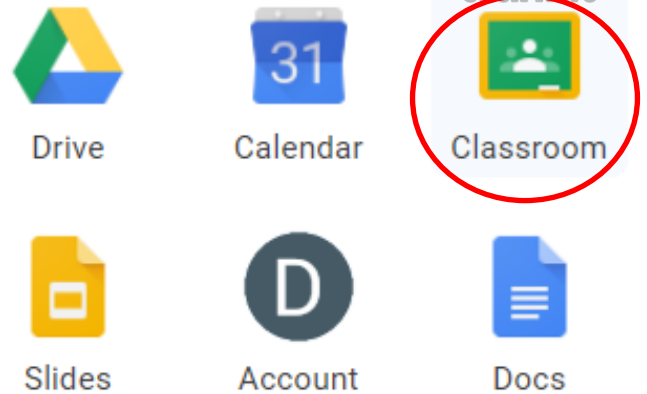

What is Google Classroom?

Google Classroom is a Virtual Learning Environment that allows Teachers to share lesson resources and links over the internet with their pupils. All pupils have access to this with their existing usernames and passwords that they use in school everyday.

To access this pupils can simply visit www.google.co.uk and click the sign in:

Sign in

Username example jbond478@c2ken.net
Password = Usual school password for ICT

Click Here

Click Here

Above the classrooms shown to the left you should see a "To Do list" that will help manage what homework tasks need completed.

You can also access Google Classroom from an iPad or Mobile device by accessing the relevant App Store and downloading these essential free apps:

- Google Classroom
- Google Drive
- Google Slides
- Google Docs
- Google Jamboard
- Microsoft Outlook (@c2ken.net email)