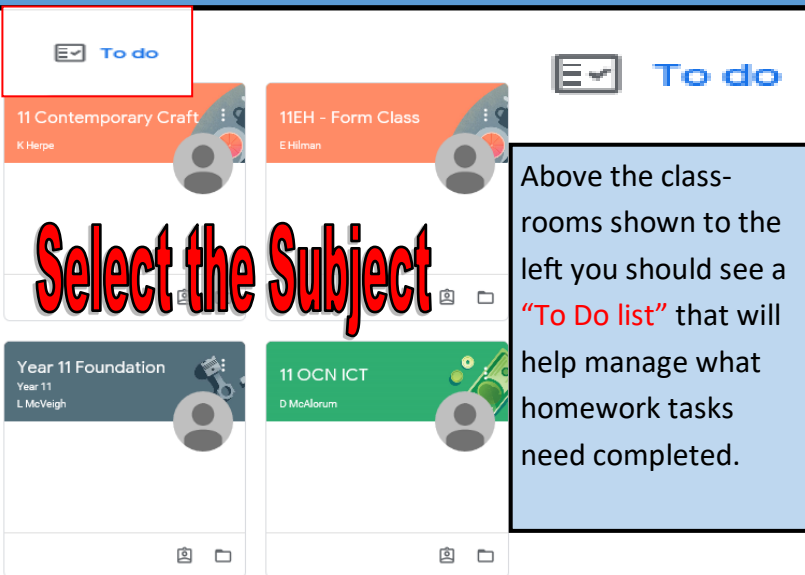

What is Google Classroom?

Google Classroom is a Virtual Learning Environment that allows Teachers to share lesson resources and links over the internet with their pupils. All pupils have access to this with their existing usernames and passwords that they use in school everyday.

To access this pupils can simply visit www.google.co.uk and click the sign in:

Sign in

Username example jbond478@c2ken.net
Password = Usual school password for ICT

Click Here

Click Here

Above the classrooms shown to the left you should see a "To Do list" that will help manage what homework tasks need completed.

You can also access Google Classroom from an iPad or Mobile device by accessing the relevant App Store and downloading these essential free apps:

- Google Classroom
- Google Drive
- Google Slides
- Google Docs
- Google Jamboard
- Microsoft Outlook (@c2ken.net email)